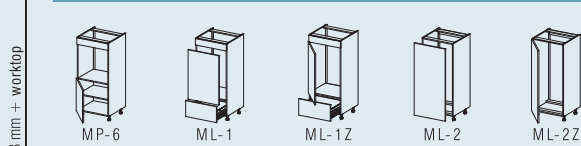

MEDIUM APPLIANCE CUPBOARDS H-720

1293 mm + worktop

height