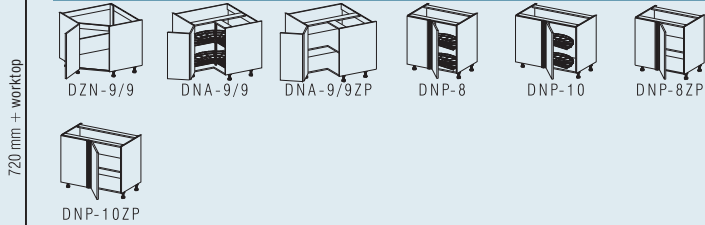

CORNER CUPBOARDS H-720

CORNER CUPBOARDS H-867

CORNER CUPBOARDS H-720